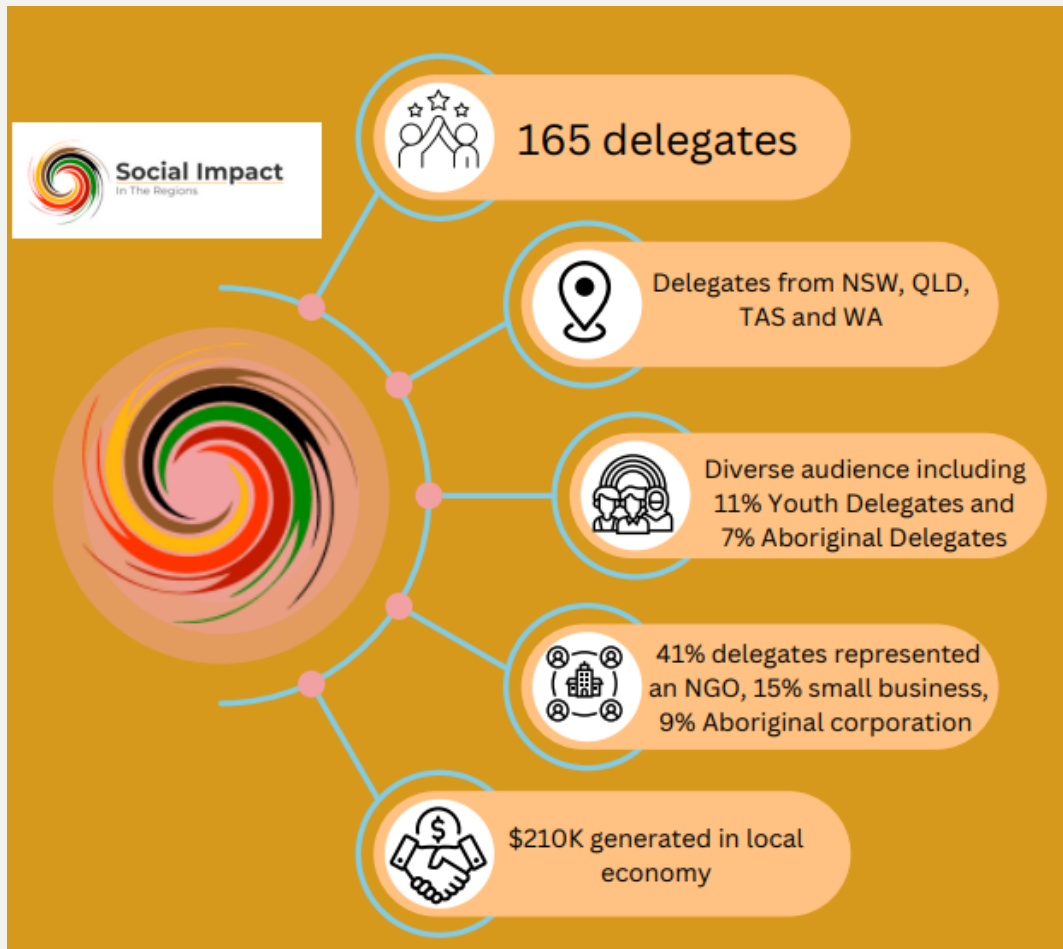

#SIITR23 Coffs Harbour

#SIITR23 was held in Coffs Harbour, NSW in September 2023. The event attracted 165 delegates from NSW, QLD, TAS and WA.

In 2024, the program will expand to three full conference days and will also incorporate a unique 10-month place-based lead-in program called **Ready Macleay**.

Ready Macleay will provide hands-on and practical learning opportunities for conference delegates, deeper insights for event partners and a rich legacy for the host community.